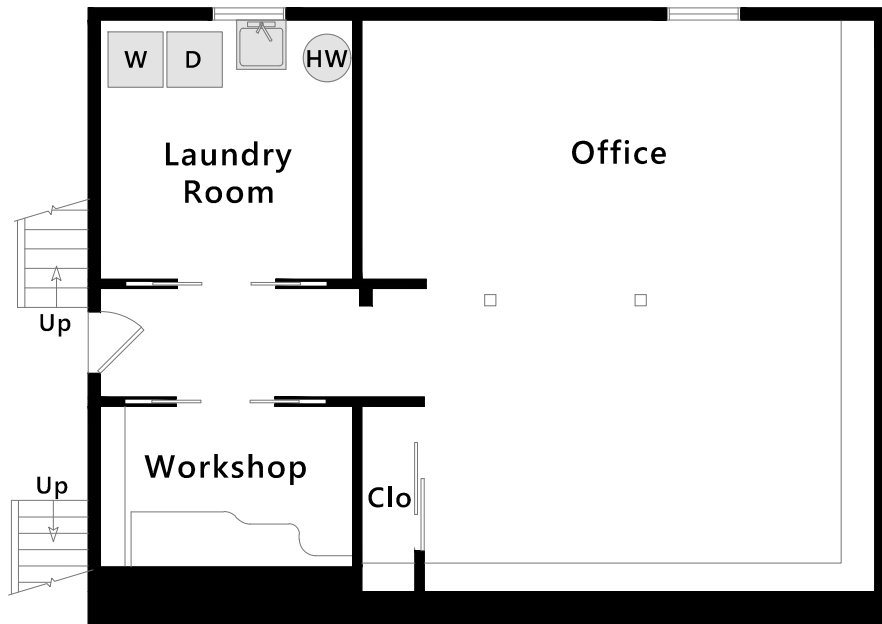

DANIELLE
LAZIER
+ ASSOCIATES

366 Montcalm Street

San Francisco, CA

Main Level

Lower Level