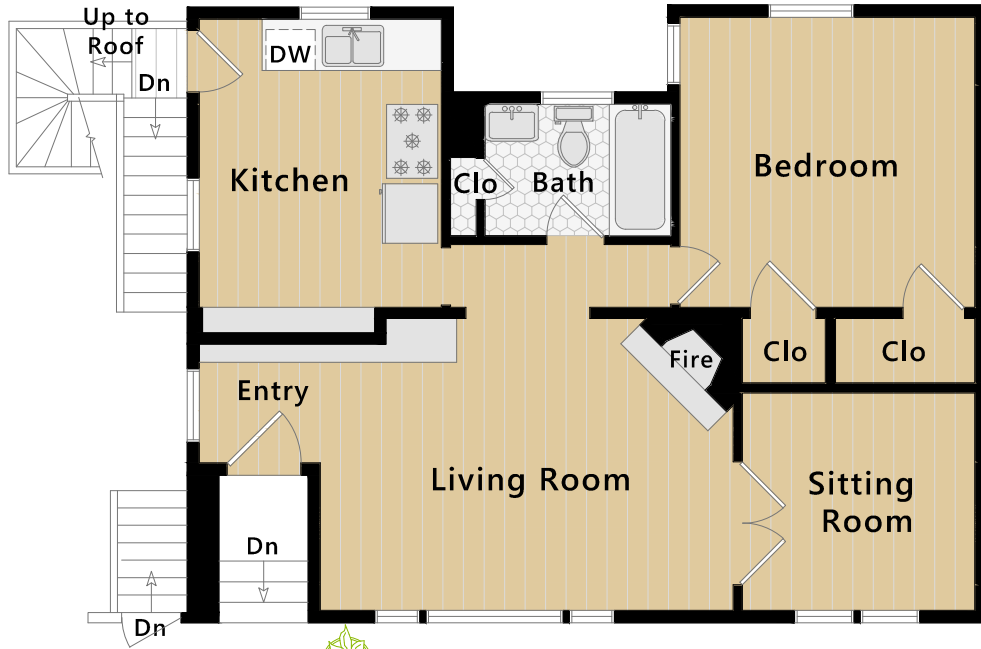

DANIELLE
LAZIER
+ ASSOCIATES

366 Montcalm Street

San Francisco, CA

Main Level

Lower Level