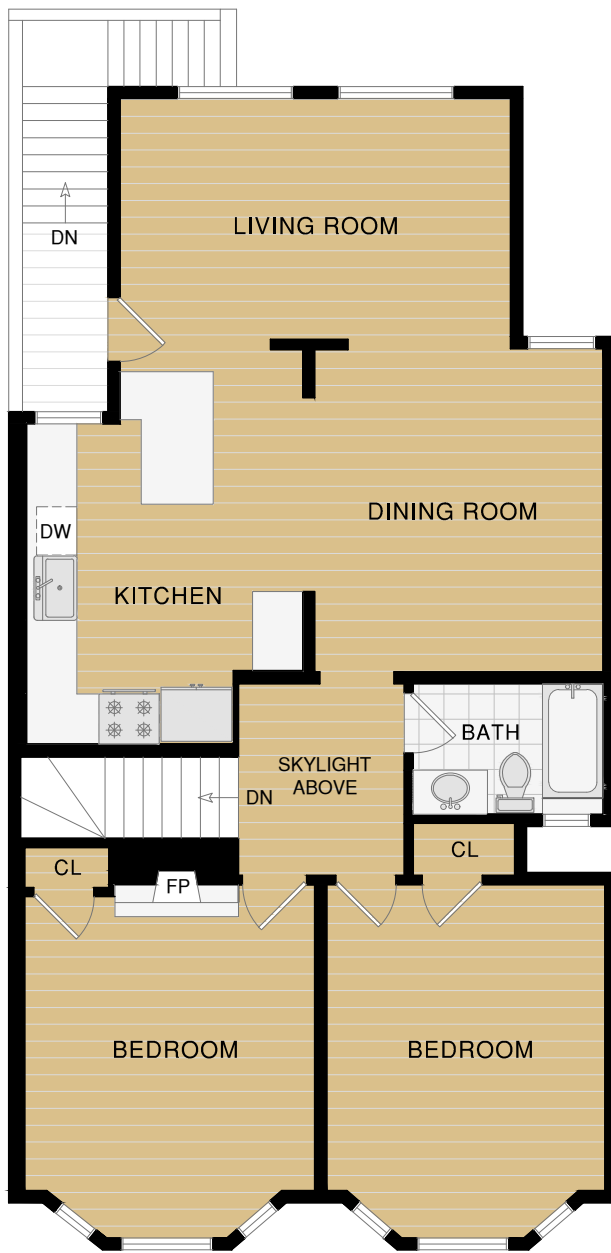

# 811 MOULTRIE STREET

SAN FRANCISCO, CA

LOWER LEVEL

MAIN LEVEL