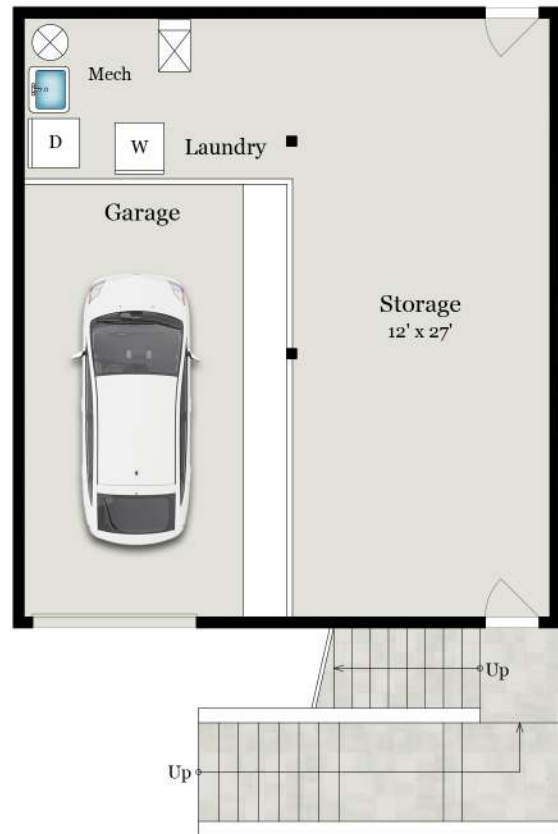

**Estimated Total
Square Footage: 1,150 SQ FT**

Above-Grade: 1,150 SQ FT Below-Grade: N/A
 Plus 250 SQ FT Garage on Lower Level
 Plus 450 SQ FT Storage/Laundry/Mech Room on Lower Level
 Plus 385 SQ FT Upper Level (Low Ceiling)
 Plus 255 SQ FT Attic Storage on Upper Level

666 MOULTRIE STREET

SAN FRANCISCO, CA 94110

MICHAEL MINSON | KELLER WILLIAMS SAN FRANCISCO
 DANIELLE LAZIER | COMPASS

* Estimated Total Finished & Unfinished
 Square Footage: 2,490 SQ FT

Moultrie St

MAIN LEVEL

795 SQ FT

UPPER LEVEL

385 SQ FT - Low Ceiling
 255 SQ FT - Unfinished

LOWER LEVEL

700 SQ FT