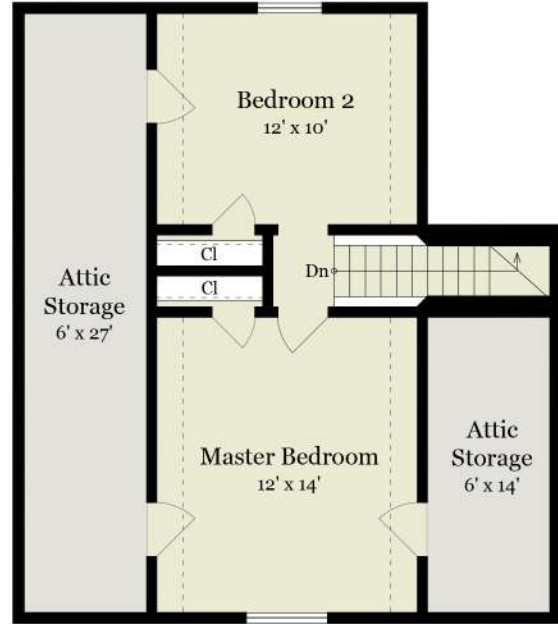

**Estimated Total
Square Footage: 1,150 SQ FT**

Above-Grade: 1,150 SQ FT Below-Grade: N/A
 Plus 250 SQ FT Garage on Lower Level
 Plus 450 SQ FT Storage/Laundry/Mech Room on Lower Level
 Plus 385 SQ FT Upper Level (Low Ceiling)
 Plus 255 SQ FT Attic Storage on Upper Level

666 MOULTRIE STREET

SAN FRANCISCO, CA 94110

MICHAEL MINSON | KELLER WILLIAMS SAN FRANCISCO
 DANIELLE LAZIER | COMPASS

* Estimated Total Finished & Unfinished
 Square Footage: 2,490 SQ FT

Moultrie St

MAIN LEVEL

795 SQ FT

UPPER LEVEL

385 SQ FT - Low Ceiling
 255 SQ FT - Unfinished

LOWER LEVEL

700 SQ FT