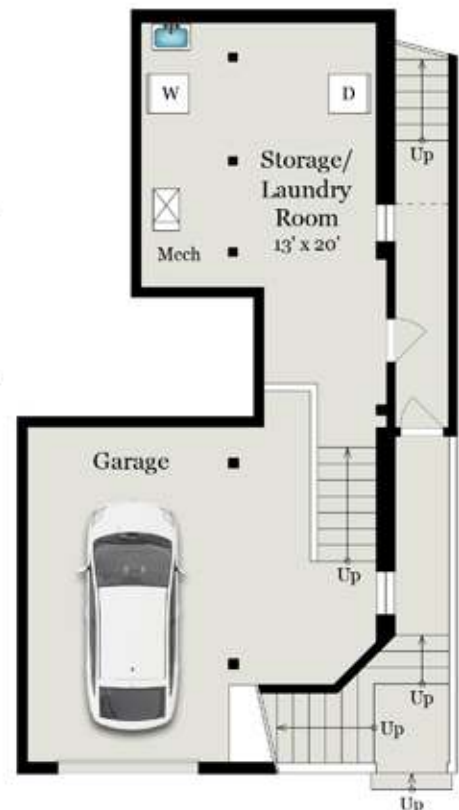

We Know
BERNAL

MICHAEL MINSON | KELLER WILLIAMS SAN FRANCISCO
DANIELLE LAZIER | COMPASS

MAIN LEVEL
920 SQ FT

UPPER LEVEL
545 SQ FT

LOWER LEVEL
695 SQ FT - Unfinished

Estimated Total Finished Square Footage: 1,465 SQ FT

Above-Grade: 1,465 SQ FT Below-Grade: N/A
Plus 370 SQ FT Garage on Lower Level
Plus 325 SQ FT Storage/ Laundry/ Mech Room on Lower Level
Calculated per ANSI Standard Z765-2003.

* Estimated Total Finished & Unfinished Square Footage: 2,160 SQ FT