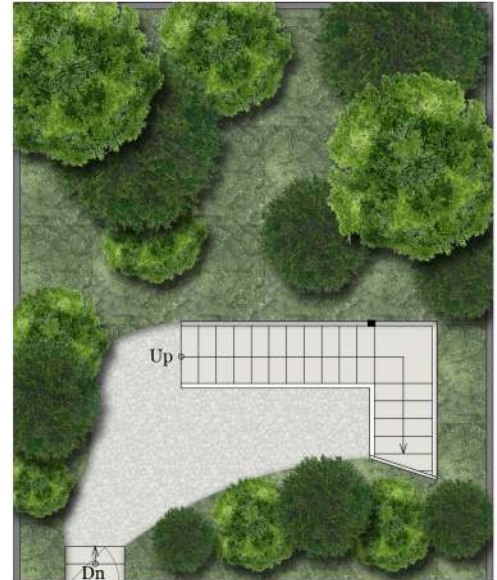

3655
FOLSOM
 BERNAL BEAUTY
 WITH EXPANSION POTENTIAL

We Know
BERNAL

MICHAEL MINSON | KELLER WILLIAMS SAN FRANCISCO
 DANIELLE LAZIER | COMPASS

**Estimated Total Finished
 Square Footage: 1,335 SQ FT**

Above-Grade: 1,335 SQ FT Below-Grade: N/A
 Plus 760 SQ FT Storage on Lower Level
 Calculated per ANSI Standard Z765-2003.

* Estimated Total Finished & Unfinished Square Footage: 2,095 SQ FT

LOWER LEVEL
 760 SQ FT

UPPER LEVEL
 495 SQ FT

MAIN LEVEL
 840 SQ FT

Rendering by Floor Plan Visuals.
 All measurements are approximate. While deemed reliable, no information on these floor plans should be relied upon without independent verification.