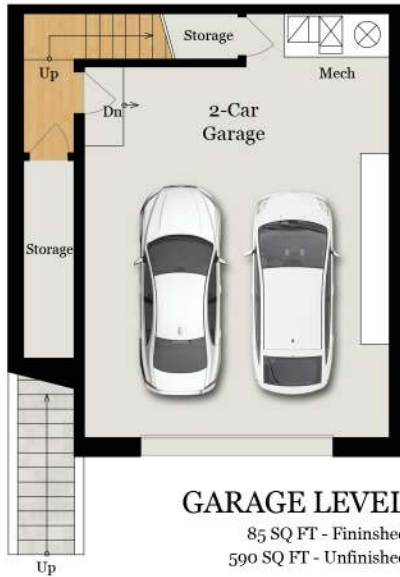

209 MONTCALM

Fabulous North Slope Bernal View Home

MICHAEL MINSON | KELLER WILLIAMS SAN FRANCISCO
DANIELLE LAZIER | COMPASS

Estimated Total Finished Square Footage: 2,385 SQ FT

Above-Grade: 1,685 SQ FT Below-Grade: 700 SQ FT

Plus 530 SQ FT 2-Car Garage on Garage Level

Plus 60 SQ FT Storage on Garage Level

Calculated per ANSI Standard Z765-2003.

* Estimated Total Finished & Unfinished Square Footage: 2,975 SQ FT

Rendering by Floor Plan Visuals.
All measurements are approximate. While deemed reliable, no information on these floor plans should be relied upon without independent verification.