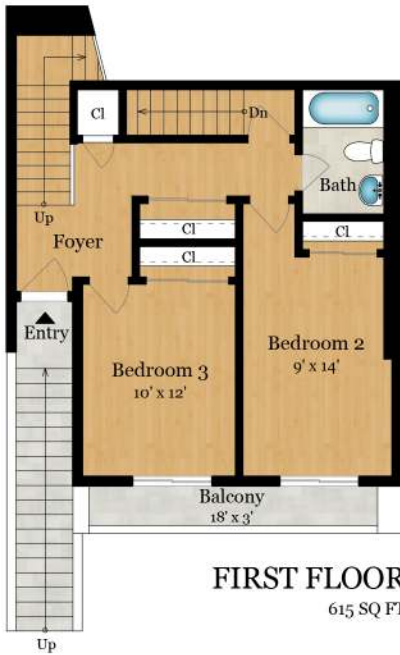

2019 MONTCALM

Fabulous North Slope Bernal View Home

We Know BERNAL

MICHAEL MINSON | KELLER WILLIAMS SAN FRANCISCO
DANIELLE LAZIER | COMPASS

Estimated Total Finished Square Footage: 2,385 SQ FT
Above-Grade: 1,685 SQ FT Below-Grade: 700 SQ FT
Plus 530 SQ FT 2-Car Garage on Garage Level
Plus 60 SQ FT Storage on Garage Level
Calculated per ANSI Standard Z765-2003.

* Estimated Total Finished & Unfinished Square Footage: 2,975 SQ FT