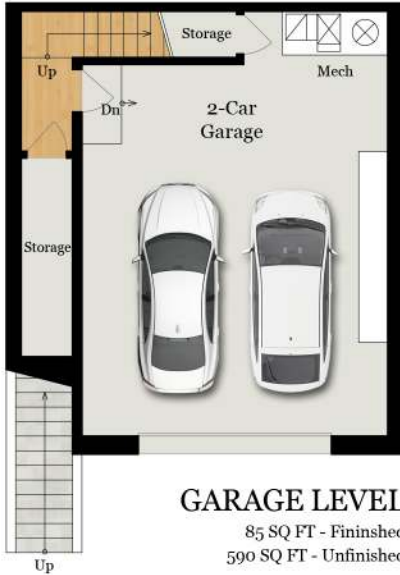

2019 MONTCALM

Fabulous North Slope Bernal View Home

We Know BERNAL

MICHAEL MINSON | KELLER WILLIAMS SAN FRANCISCO
DANIELLE LAZIER | COMPASS

Estimated Total Finished Square Footage: 2,385 SQ FT
Above-Grade: 1,685 SQ FT Below-Grade: 700 SQ FT
Plus 530 SQ FT 2-Car Garage on Garage Level
Plus 60 SQ FT Storage on Garage Level
Calculated per ANSI Standard Z765-2003.

* Estimated Total Finished & Unfinished Square Footage: 2,975 SQ FT